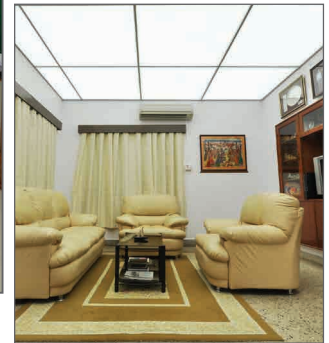

## FEATURES

- ◆ Design your room as virtual sky.
- ◆ Luxurious way of accessing the light.
- ◆ Can be dimmed from 0% to 100% or 100% to 0% illumination smoothly.
- ◆ Selected area of the room can be illuminated.
- ◆ Selected area of the room can be dimmed or illuminated.
- ◆ Glare free.
- ◆ Accessibility based on one's requirement.
- ◆ Can be accessed from remote locations.
- ◆ Different themes are available, which can be accessed as per the requirement based on one's comfort.
- ◆ Possibility of integrating solar energy in LED lights, if required.
- ◆ Slab fixing models are also available in all LED Lights.