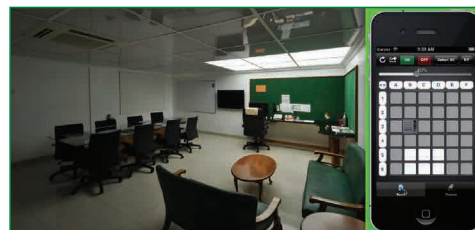

Special Features :

- Mobile App driven – Access at your finger tip through your Mobile.

SPECIFICATIONS

- Specifications as per requirement specified.

APPLICATIONS

- Offices
- Industries
- Hotels
- Banks

* The specifications are subjected to change. Before finalizing the product, please contact us.