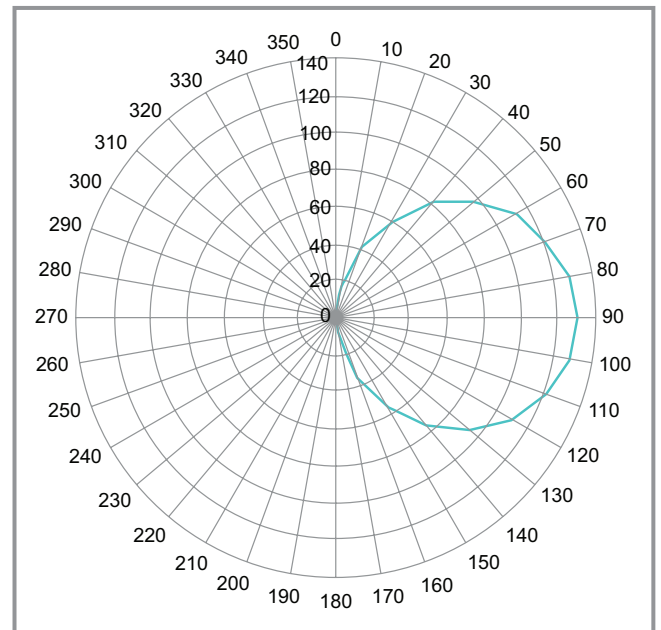

SPECIFICATIONS

Product Code	Input Supply Volts	Input Power Watts	Lamp Output Lumen	Colour	Operating Temp	Dimensions
IFAA42	150V-265V AC	5	360	Cool White	0 to 60° C	6.1 Inch

FEATURES

- ◆ Long Life time and High Efficacy.
- ◆ Significant power saving and reduced operational costs.
- ◆ Uniformly illuminating Panel, gives pleasure of true lighting.
- ◆ Designed for Indian Environmental Conditions
- ◆ No UV Light, 100% Glare Free, No Eye Strain.
- ◆ High efficiency LED's ensure uninterrupted service life.

APPLICATIONS

- ◆ Shopping Malls
- ◆ Industries
- ◆ Offices
- ◆ Schools
- ◆ Hospitals
- ◆ Hotels
- ◆ Banks

Polar Pattern

■ Intensity (H) in Lux ■ Intensity (V) in Lux