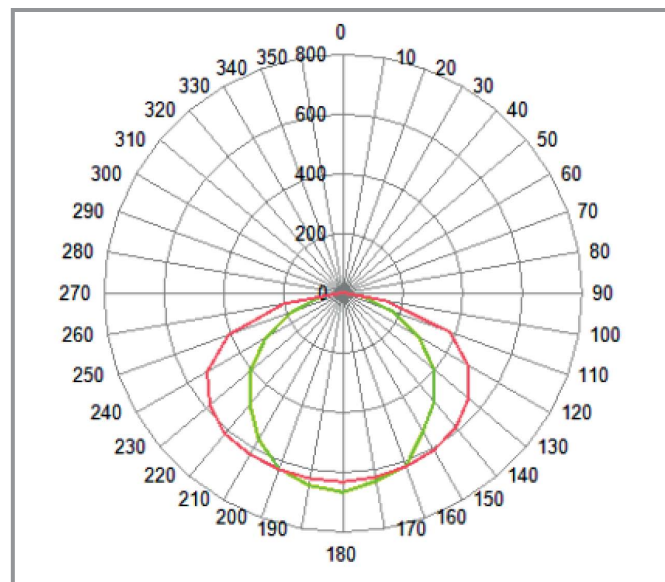

APPLICATIONS

- Offices
- Hospitals
- Industries
- Hotels
- Schools
- Banks

“A PRODUCT DEVELOPMENT COMPANY”