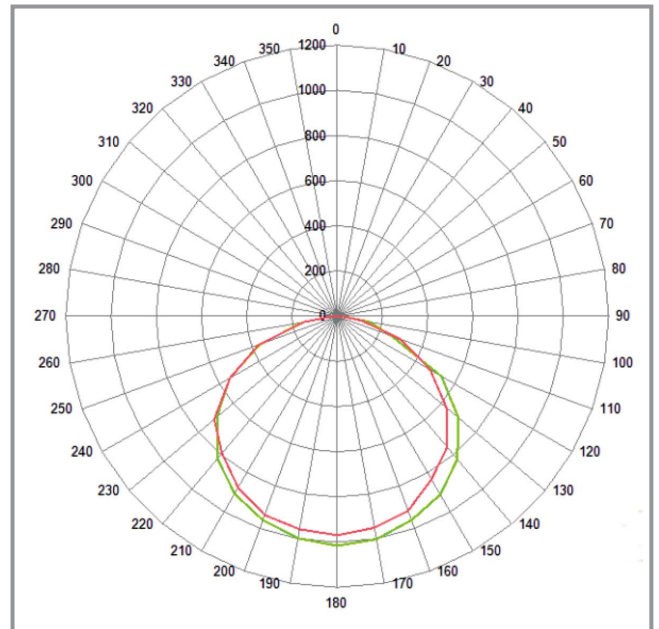

APPLICATIONS

- Offices
- Industries
- Schools
- Hospitals
- Hotels
- Banks

Polar Pattern

■ Intensity (H) in Lux   ■ Intensity (V) in Lux