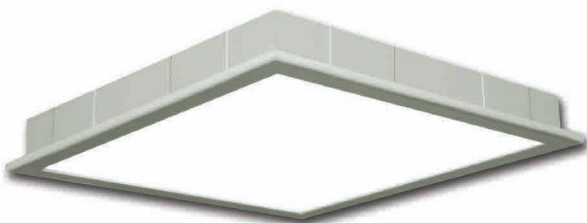

LED TROFFER LIGHTS

FEATURES

- ◆ Designed with 28 years of R&D Experience in LED applications.
- ◆ Energy efficient, consumes around 50% of the power as compared to CFL lights for same lumen output.
- ◆ Glare free, uniform illumination with longer life and less maintenance.
- ◆ Designed to operate in Indian environmental conditions with temperature raise below 15°C, ensuring stable light output without depreciation.
- ◆ Immune to input AC line fluctuations and surges.
- ◆ Optics and diffusers are UV stabilized, preventing change in color with time.

60%
Power Savings

5 Years
Warranty

ROUND LED TROFFER LIGHT

1/2'X1/2' LED TROFFER LIGHT

1'X1' LED TROFFER LIGHT

2'X2' LED TROFFER LIGHT

* The specifications are subjected to change. Before finalizing the product, please contact us.