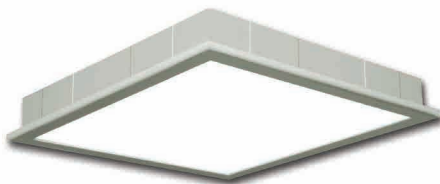

LED TROFFER LIGHTS

FEATURES

- ◆ Designed with 28 years of R&D Experience in LED applications.
- ◆ Energy efficient, consumes around 50% of the power as compared to CFL lights for same lumen output.
- ◆ Glare free, uniform illumination with longer life and less maintenance.
- ◆ Designed to operate in Indian environmental conditions with temperature raise below 15°C, ensuring stable light output without depreciation.
- ◆ Immune to input AC line fluctuations and surges.
- ◆ Optics and diffusers are UV stabilized, preventing change in color with time.

60%
Power Savings

5 Years
Warranty

ROUND LED TROFFER LIGHT

1/2'X1/2' LED TROFFER LIGHT

1'X1' LED TROFFER LIGHT

2'X2' LED TROFFER LIGHT

* The specifications are subjected to change. Before finalizing the product, please contact us.